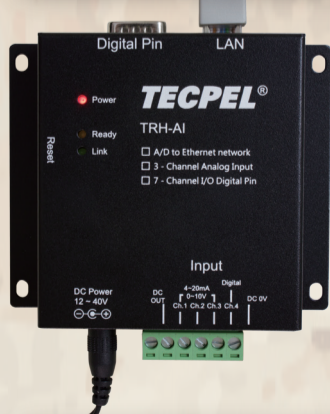

Remote "Measure" "Control" is no longer a difficult task!

Our software is easy to use than you imagined, fully functional but the interface is quite simple, All settings are gradual, process is not confusing, inexperienced personnel can quickly set up and search for information.

This is not a slogan, but the actual experience .