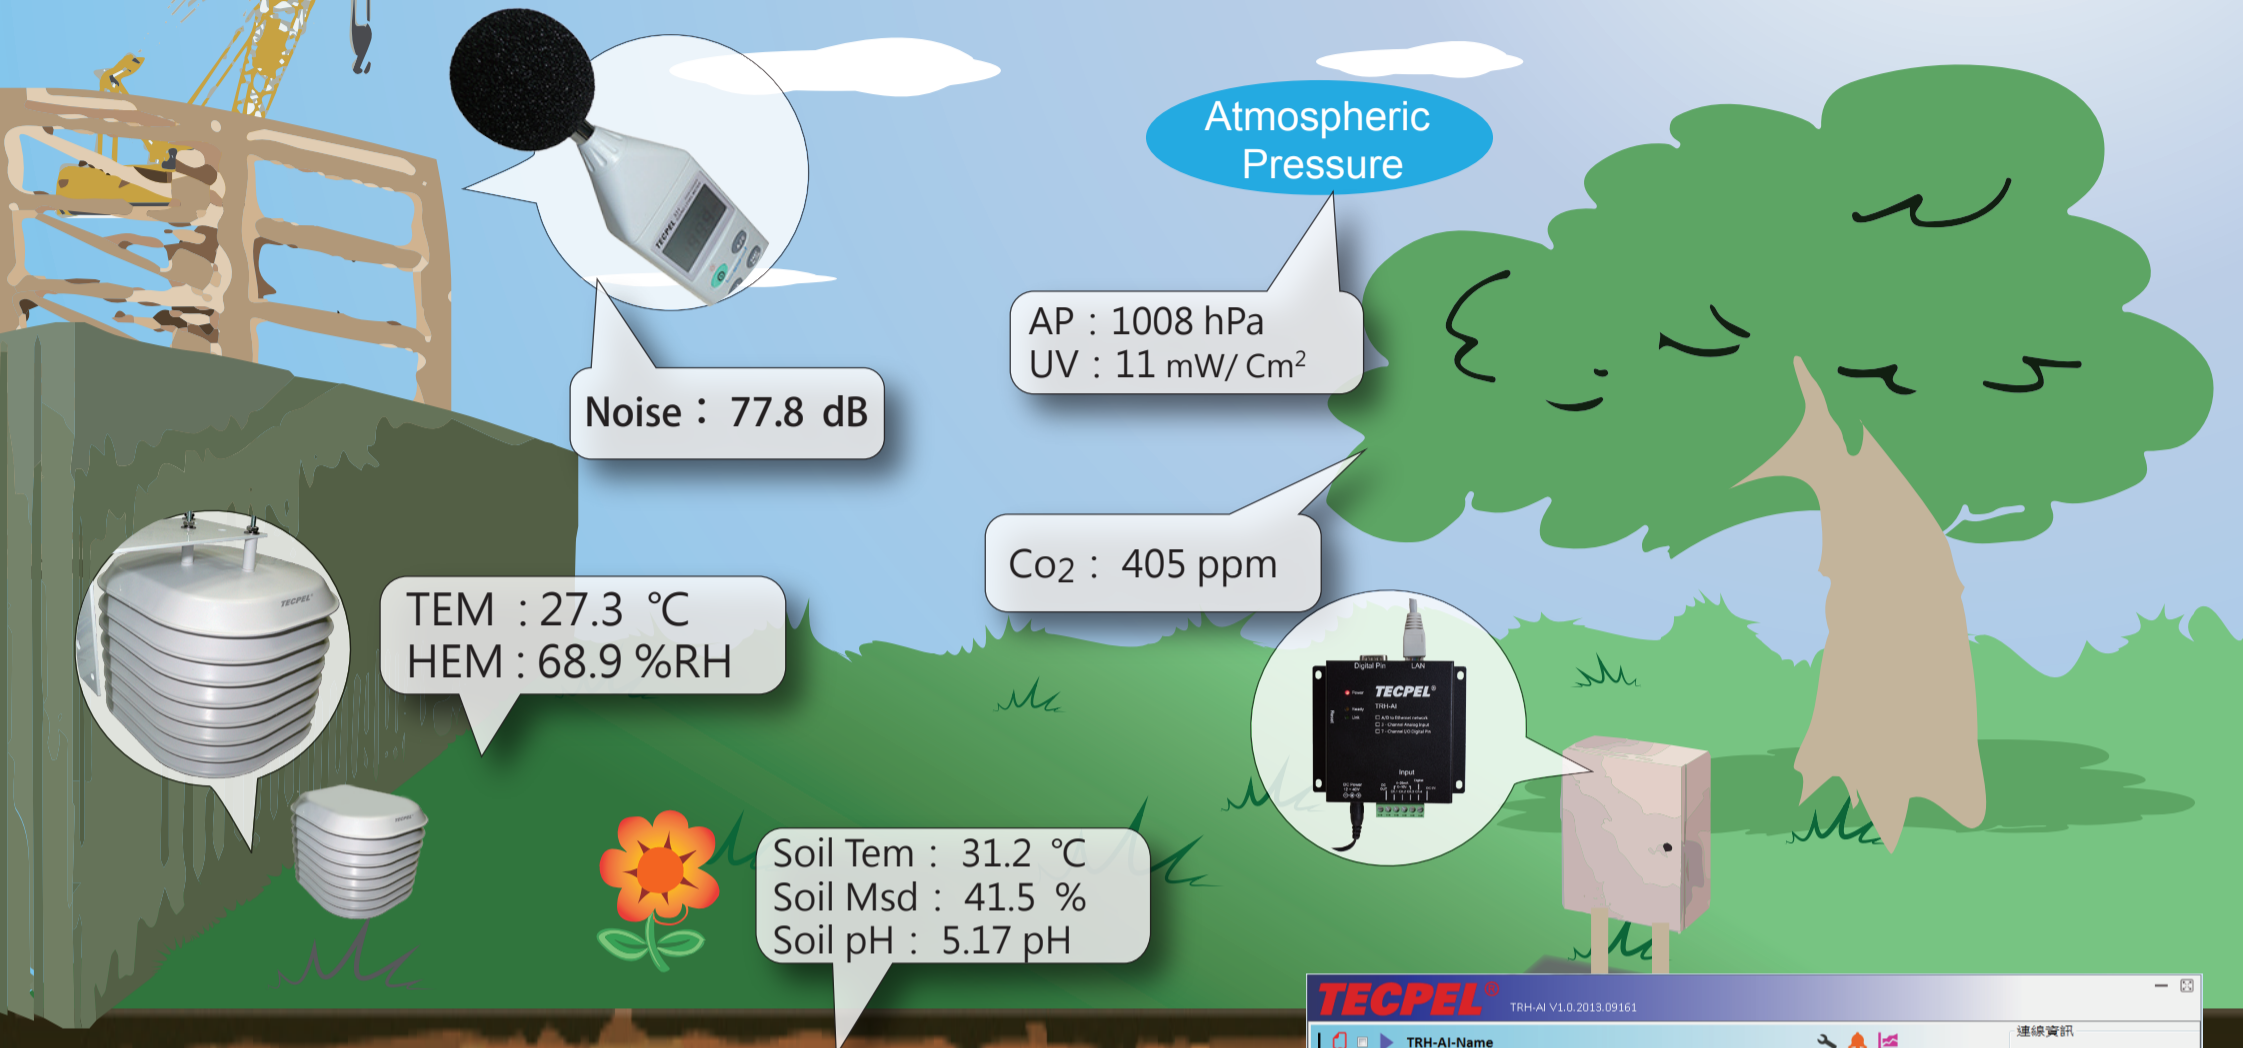

Excellent remote measurement equipment, stable, simple and convenient!

Multi-point measurement the best choice, the expansion is easy and affordable.

All kinds of measuring equipment
Support English and other languages

Select TRH-AI :

TRH-AI not only had excellent stability to working for long time but also used high-resolution 24 bit ADC chip , so it can be more accurate in measure signals, and can be used in variety of measuring transmitter.

Remote "Measure" "Control" is no longer a difficult task!

Our software is easy to use than you imagined, fully functional but the interface is quite simple, All settings are gradual, process is not confusing, inexperienced personnel can quickly set up and search for information.

This is not a slogan, but the actual experience .

Convenient Query & Curve browsing

Through MS SQL database to store the measured data users access to data on other computers, just enter the name and time range can query.