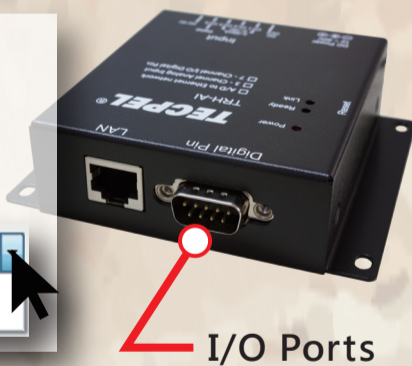

Remote "Measure" "Control" is no longer a difficult task!

Our software is easy to use than you imagined, fully functional but the interface is quite simple, All settings are gradual, process is not confusing, inexperienced personnel can quickly set up and search for information.

This is not a slogan, but the actual experience .