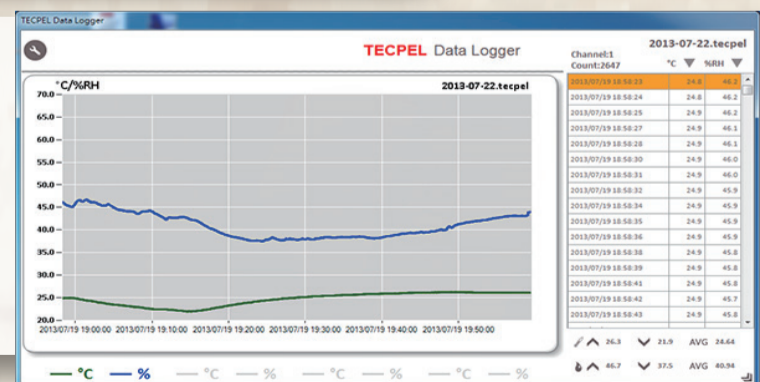

Convenient Query & Curve browsing

Through MS SQL database to store the measured data users access to data on other computers, just enter the name and time range can query.

Software Support labeled graphs without using other software, you can produce detailed reports.